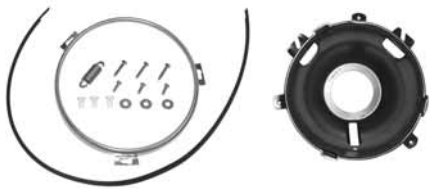

Assembly Includes: fender extension headlight housing, fender extension seal, headlight bezel (paint-to-match), headlight bulb mounting bucket, headlight bulb retaining ring & headlight adjusting hardware kit.

67-10302 67-68 LH ..... $ 154.00 ea.
67-10303 67-68 RH ..... $ 154.00 ea.