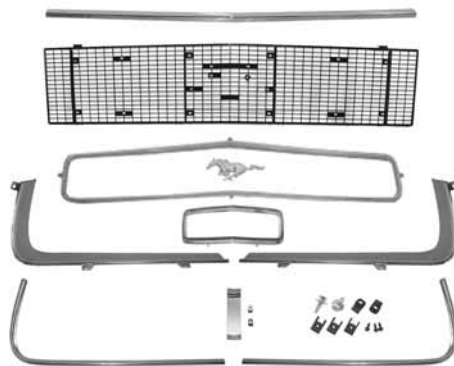

Kit includes: Grill, grill corral, horse emblem, horse emblem corral, LH & RH wide grill moldings, LH & RH narrow grill moldings, center grill molding connector, hood lip molding & grill hardware kit.
68-09056 68 without lights . . . . . $ 369.00 kit