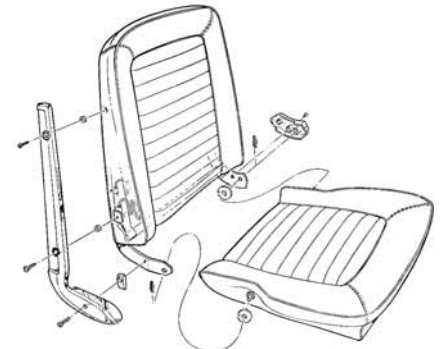

FORD MUSTANG PARTS

Car Shop Inc. 739 North Batavia Orange, California 92868

SEAT STOP BUMPER KIT

4 bumpers & screws. Does one seat.

68-15930 68-70 .....$ 6.50 kit

FRONT SEAT HINGE WASHERS

Installs between the seat shaft and hinge to prevent hinge from wearing on the seat material.

64-15935 64-67 4 pcs. ....$ 3.00 set

SEAT LATCH HANDLE & BEZEL SET

68-15940 68-69 4-pieces .....$ 21.00 set
70-15940 70 4-pieces .....$ 21.00 set

SEAT KNOBS

Chrome knobs with set screws.

71-15940 71 .....$ 29.00 pr.

72-15940 72-73 .....$ 29.00 pr.

SEAT SIDE HINGE COVER MOUNTING KIT

64-15965 64-66 .....$ 9.00 kit
67-15965 67 .....$ 9.00 kit

SEAT SIDE MOLDINGS

64-15960 64-66 LH .....$ 19.00 ea.
64-15961 64-66 RH .....$ 19.00 ea.
67-15960 67-68 LH .....$ 24.00 ea.
67-15961 67-68 RH .....$ 24.00 ea.

SEAT SIDE HINGE COVERS

64-15970 64-67 black .....$ 16.00 pr.
64-15971 64-67 neutral .....$ 16.00 pr.

68-15972 68-70 black, 4 pcs. ....$ 32.00 set
68-15973 68-70 neutral, 4 pcs. ....$ 32.00 set

Black plastic, paint to match. Need 2 pairs per car.
71-15976 71-73 LH & RH .....$ 21.00 pr.

FRONT SEAT BACK TRIM PANEL

Plastic. Standard or Deluxe interior. 2 per car.
Correct grain texture and injection molded plastic.

Includes preinstalled metal clip retainers and uninstalled metal clips.
69-16020 69-70 LH or RH, Black .....$ 48.00 ea.
69-16021 69-70 LH or RH, White .....$ 48.00 ea.

SEAT LATCH COVERS

67-15980 67-68 without fold down latch ..$ 39.00 pr.

67-15981 67-68 with fold down latch ....$ 39.00 pr.

* The following items require additional shipping and handling.

Fax Order 1-714-771-0407 • Toll Free 1-800-235-2470 • www.TruckandCarShop.com • 2014 Catalog