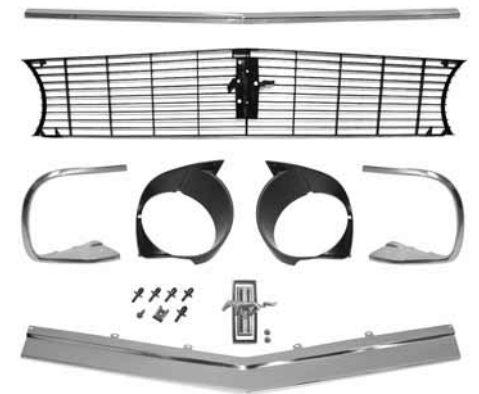

Kit includes: Grill (original Ford tooling), LH & RH headlight bezels, grill horse emblem, LH & RH fender extension moldings, center grill molding, hood lip molding & grill hardware kit.
70-09058 70 standard . . . . . $ 439.00 kit