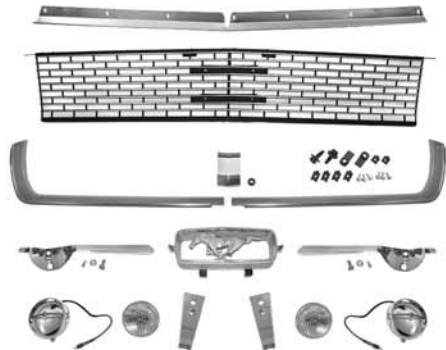

Kit includes: Grill, horse & corral emblem, LH & RH grill moldings, center grill molding connector, hood lip molding, chrome fog light grill bars, grill fog light bar brackets, (2) fog light housing assemblies, (2) clear fog light bulbs & grill hardware kit.
66-09053 66 with lights . . . . . $ 399.00 kit