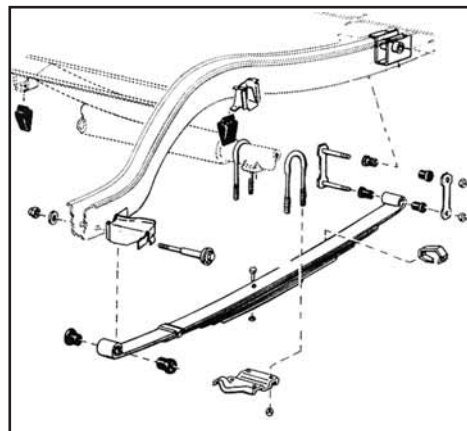

Traction Master with polyurethane bushings.

64-26854 64-66 .....\$ 146.00 pr.

67-26855 67-70 .....\$ 146.00 pr.

Visiting California? Stop by our showroom!