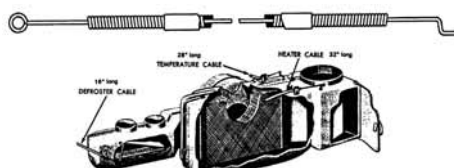

HEATER CONTROL CABLE KIT

1. Three pieces: heat, temp and defroster.

64-21770	64-66	.....$ 19.00 kit

67-21770	67-68	.....$ 25.00 kit
69-21770	69-73	.....$ 21.00 kit