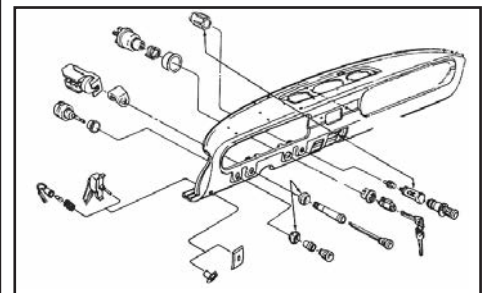

INSTRUMENT CLUSTER LIGHT BULB SOCKET

1969-70 uses 13 per car, 1971-73 uses 14 per car.
69-17226 69-73 .....$ 2.50 ea.

+ The following items require additional shipping and handling.