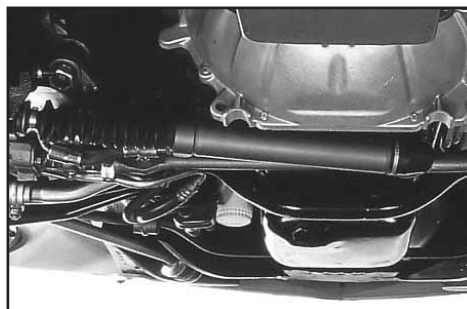

FORD MUSTANG PARTS

Car Shop Inc. 739 North Batavia Orange, California 92868

POWER STEERING DIPSTICKS

67-25920 67-73 chrome .....$ 15.00 ea.
67-25921 67-73 Zinc .....$ 13.00 ea.

POWER STEERING PUMP RESEAL KIT

64-25930 64-65 with Eaton pump .....$ 16.50 kit

65-25931 65-73 with Ford pump .....$ 11.00 kit

POWER STEERING CONTROL VALVE

64-25950 64-66 V8 .....$ 599.00 ea.

67-25950 67-70 .....$ 329.00 ea.

POWER STEERING CONTROL VALVE SEAL KIT

64-25955 64-70 .....$ 21.00 kit

POWER STEERING CONTROL VALVE REPAIR KIT

64-25960 64-70 .....$ 18.00 kit

POWER STEERING CONTROL VALVE BALL & STUD REPAIR KIT

64-25965 64-70 .....$ 53.00 kit

P/S CONTROL VALVE SOCKET SLEEVE

64-25970 64-70 .....$ 23.00 ea.

P/S CYLINDER BOOT & FRAME BUSHING KIT

64-25975 64-70 .....$ 15.00 kit

POLYURETHANE POWER STEERING TO FRAME BUSHINGS

64-25982 64-66 polyurethane .....$ 22.00 pr.
67-25983 67-70 polyurethane .....$ 23.00 pr.

POWER STEERING CYLINDER

64-25990 64-66 .....$ 139.00 ea.
67-25990 67-70 .....$ 135.00 ea.

POWER STEERING CYLINDER BOOT & CLAMP

64-25995 64-70 .....$ 12.50 ea.

POWER STEERING CYLINDER SEAL KIT

64-26000 64-70 .....$ 22.00 kit

STEERING GEAR BOX SIDE COVER GASKET

64-26010 64-70 .....$ 3.00 ea.