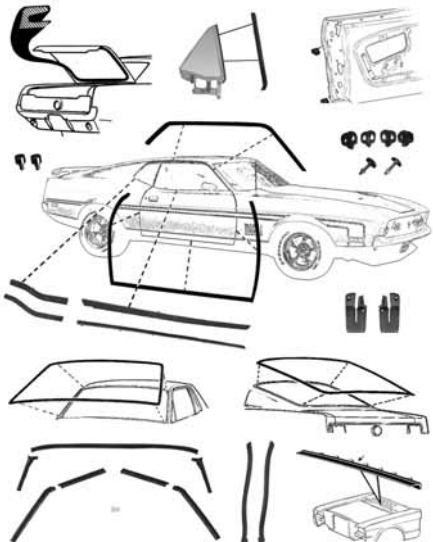

Window felt kit, door seals, windshield ribbon seal, 1/4 vertical seals, trunk seal, hood to cowl seal, (2) hood adj. bumpers, (4) hood bumpers, (4) door bumpers.

Coupe kit also includes: roofrail seals, rear window seal, 1/4 to body U-seals.

Fastback kit also includes: roofrail seals, rear window seal.

Convertible kit also includes: 1/4 to body U-seals, conv. top seal kit, conv. pillar post seals.

71-18165	71-73	coupe	.....	$ 279.00	kit
71-18166	71-73	fastback	.....	$ 274.00	kit
71-18167	71-73	convertible	.....	$ 450.00	kit

† The following items require additional shipping and handling.

Fax Order 1-714-771-0407 • Toll Free 1-800-235-2470 • www.TruckandCarShop.com • 2014 Catalog