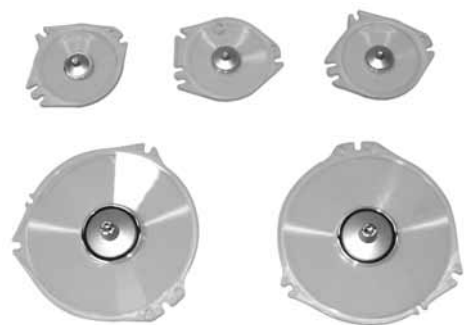

INSTRUMENT PANEL LENSES

- 67-17043 67-68 without tach, 5 pcs .....$ 30.00 set
- 67-17044 67-68 with tach, 5 pcs .....$ 39.00 set