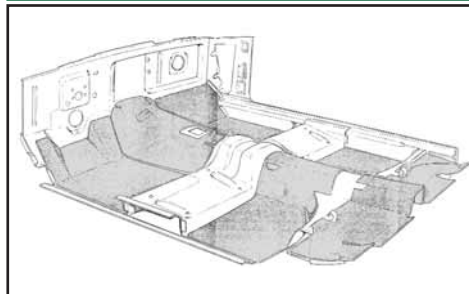

SOUND DEADENER SETS

FIREWALL INSULATION FASTENERS