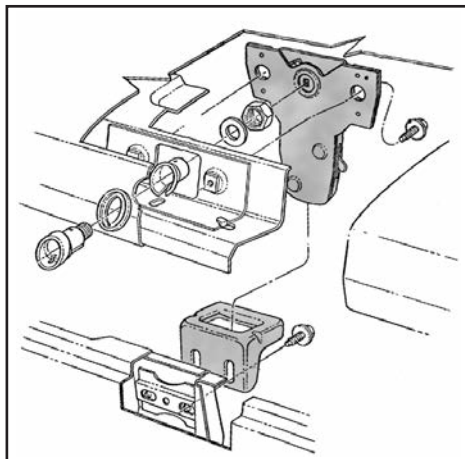

FORD MUSTANG PARTS

Car Shop Inc. 739 North Batavia Orange, California 92868

TRUNK LOCK HOUSING SPACER

64-12325 64-66 .....$ 12.00 ea.

KEY BLANKS

Standard keys. Original design, features Mustang & Ford logos.

64-12330 64-66 Ignition & door .....$ 1.50 ea.

64-12331 64-66 Trunk & glove box .....$ 1.50 ea.

Deluxe Pony keys

64-12332 64-66 Ignition & door .....$ 2.00 ea.

64-12333 64-66 Trunk & glove box .....$ 2.00 ea.

Standard keys

67-12334 67-73 Ignition & door .....$ 1.75 ea.

67-12335 67-73 Trunk & glove box .....$ 1.75 ea.

Deluxe Pony keys

67-12336 67-73 Ignition & door .....$ 2.75 ea.

67-12337 67-73 Trunk & glove box .....$ 2.75 ea.

REMOTE TRUNK RELEASE KIT

Copy of original accessory.

64-12340 64-66 .....$ 55.00 kit

Electric remote trunk release kit

Kit includes chrome release lever with micro switch, wiring harness, zinc plated solenoid operated trunk latch and instruction sheet.

64-12341 64-66 .....$ 99.00 kit

67-12342 67-70 .....$ 99.00 kit

TRUNK LATCH

64-12350 64-66 .....$ 27.00 ea.

67-12351 67-73 .....$ 35.00 ea.

TRUNK LATCH STRIKER

64-12355 64-66 .....$ 10.00 ea.

67-12356 67-68 .....$ 13.00 ea.

69-12356 69-70 .....$ 12.00 ea.

DOOR LATCH LOCK RODS

65-12420 65-66 LH, 3 piece set .....$ 24.00 set

65-12421 65-66 RH, 3 piece set .....$ 24.00 set

67-12422 67-68 LH, 3 piece set .....$ 24.00 set

67-12423 67-68 RH, 3 piece set .....$ 24.00 set

69-12424 69-70 LH, 3 piece set .....$ 24.00 set

69-12425 69-70 RH, 3 piece set .....$ 24.00 set

71-12424 71-73 LH, 3 piece set .....$ 24.00 set

71-12425 71-73 RH, 3 piece set .....$ 24.00 set

DOOR LATCH LOCK ROD SET

67-12429 67-68 LH & RH, 8 piece set ...$ 67.00 set

69-12429 69-70 LH & RH, 8 piece set ...$ 67.00 set

DOOR LATCH ROD RETAINERS

64-12426 64-66 concours .....$ 5.00 ea.