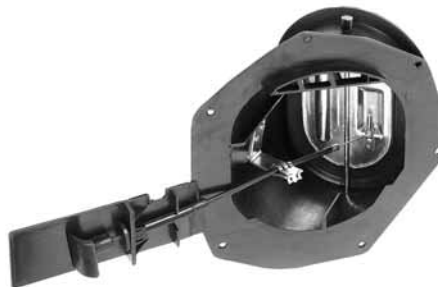

69-21830 69-70 LH ..... $ 136.00 ea.
69-21831 69-70 RH ..... $ 136.00 ea.

FIREWALL A/C HOSE GROMMET

64-21840 64-66 fits original hoses ..... $ 4.00 ea.
64-21841 64-66 fits reproduction hoses (bigger holes) ..... $ 4.00 ea.

CONDENSER SHROUD A/C HOSE GROMMETS

Protects condenser hoses where they pass through radiator support.
64-21850 64-66 ..... $ 7.50 pr.

A/C CONDENSER TUBE GROMMETS

67-21860 67-68 ..... $ 3.00 ea.

69-21861 69-70 ..... $ 3.00 ea.