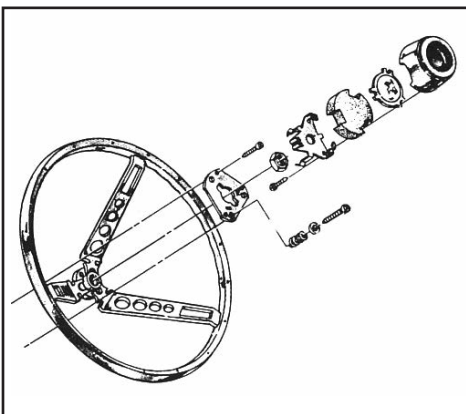

## HORN RING / SHROUD

65-17602 65-67 with deluxe wheel .....\$ 55.00 ea.

67-17603 67 with standard wheel ...\$ 88.00 ea.

68-17604 68-69 with standard wheel ...\$ 64.00 ea.