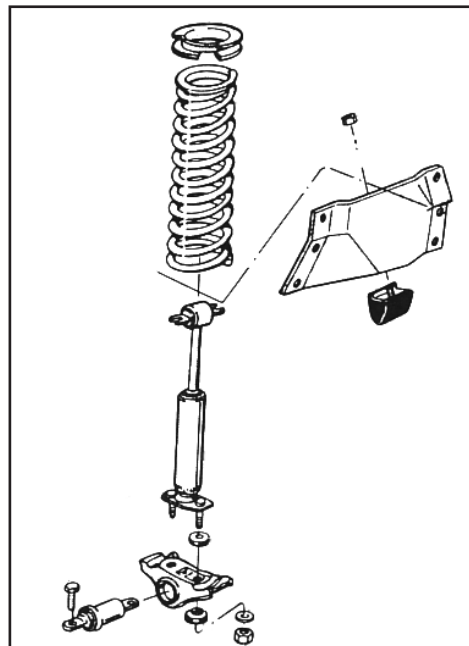

FORD MUSTANG PARTS

Car Shop Inc. 739 North Batavia Orange, California 92868

PERFORMANCE SHOCKS

High pressure nitrogen filled gas shocks.

64-26730 64-70 front .....$ 39.00 ea.

64-26734 64-73 rear .....$ 39.00 ea.

STOCK SHOCKS

64-26736 64-70 front .....$ 21.00 ea.

71-26736 71-73 front .....$ 49.00 ea.

64-26737 64-73 rear .....$ 21.00 ea.

CENTER REAR AXLE BUMPER

Mounts on floor pan.

64-26800 64-70 .....$ 6.00 ea.

OUTER REAR AXLE BUMPERS

Mounts on frame rail, push-in type. 2 per car.

64-26804 64-70 .....$ 6.00 ea.

71-26805 71-73 .....$ 6.00 ea.

U-JOINT BOLT KIT

64-26820 64-73 .....$ 8.50 pr.

REAR END VENT HOSE KIT

Hose that connects housing to body. Includes all attaching parts.

64-26810 64-70 .....$ 9.50 kit

REAR AXLE VENT

For use with non-GT brake hose.

64-26812 64-66 .....$ 9.00 ea.

64-26813 64-66 GT
67-73 all .....$ 9.00 ea.

REAR DIFFERENTIAL NUT & WASHER KIT

Fits all, 10 nuts & 10 copper washers.

1964-67 nuts are clear cad, 1968-73 nuts are red cad like originals.

64-26814 64-67 .....$ 14.00 kit

68-26815 68-73 .....$ 14.00 kit

TRACTION BARS

These were original equipment on 1966 GT 350's. They greatly reduce wheel hop and improve acceleration.

With rubber bushings.

64-26850 64-66 .....$ 125.00 pr.

67-26851 67-70 .....$ 125.00 pr.

Traction Master with polyurethane bushings.

64-26854 64-66 .....$ 146.00 pr.

67-26855 67-70 .....$ 146.00 pr.

Visiting California? Stop by our showroom!