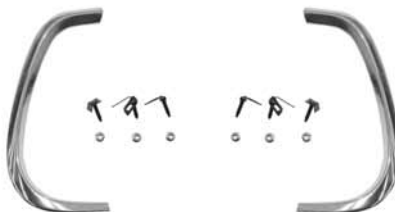

Mounts in fender extension.
69-10112 69 LH, narrow .....$ 28.00 ea.
69-10113 69 RH, narrow .....$ 28.00 ea.