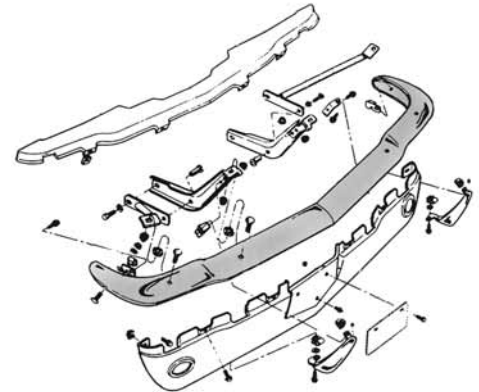

Car Shop is rarely out of stock!

+ The following items require additional shipping and handling.

Fax Order 1-714-771-0407 • Toll Free 1-800-235-2470 • www.TruckandCarShop.com • 2014 Catalog