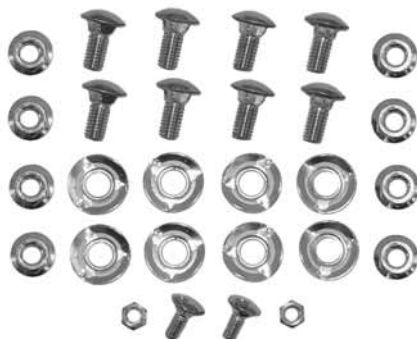

BUMPER BOLT KIT

64-11100 64-73 front & rear .....$ 14.00 kit

BUMPER BOLT WAVE WASHER

64-11105 64-73 .....$ .75 ea.

FRONT FENDER TO BUMPER BRACKETS

64-11110 64-66 LH .....$ 3.00 ea.
64-11111 64-66 RH .....$ 3.00 ea.
67-11112 67-68 LH .....$ 3.00 ea.
67-11113 67-68 RH .....$ 3.00 ea.

67-11114 69-70 LH or RH .....$ 4.00 ea.