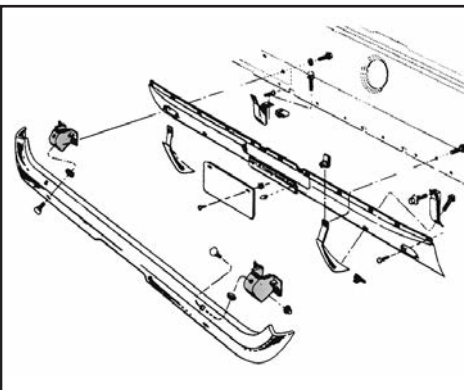

FORD MUSTANG PARTS

Car Shop Inc. 739 North Batavia Orange, California 92868

FRONT BUMPER BRACKETS

64-11130	64-66	LH outer	$ 10.00 ea.
64-11131	64-66	RH outer	$ 10.00 ea.
67-11132	67-68	LH outer	$ 10.00 ea.
67-11133	67-68	RH outer	$ 10.00 ea.
69-11134	69-70	LH outer	$ 12.00 ea.
69-11135	69-70	RH outer	$ 12.00 ea.

REAR BUMPER BRACKETS

64-11140	64-66	LH or RH	$ 8.00 ea.
67-11141	67-68	LH or RH	$ 8.00 ea.
69-11142	69-70	LH or RH	$ 9.00 ea.

71-11143	71-73	LH or RH	$ 15.00 ea.
71-11144	71-73	LH or RH	$ 15.00 ea.

BUMPER BRACKET TO FRAME BOLTS

Concourse correct for 1964-66 Mustangs, but will also fit 1967-73.
64-11155 64-73 rear $ 11.00 kit

GRILL ORNAMENT RETAINER

64-11200	64-65	$ 6.00 ea.

GRILL HORSE EMBLEM AND CORRAL

64-11210	64-65	$ 90.00 ea.

66-11211	66	without GT	$ 95.00 ea.
66-11212	66	with GT	$ 100.00 ea.

67-11213	67	$ 130.00 ea.
68-11214	68	$ 60.00 ea.

GRILL EMBLEM CORRAL MOLDING

Chrome.			
68-11220	68	$ 30.00 ea.	

Chrome-plated plastic.			
71-11223	71-72	Standard	$ 25.00 ea.

Chrome. Original Ford tooling.			
73-11224	73	Standard	$ 56.00 ea.

GRILL HORSE EMBLEM

64-11230	64-66	chrome	$ 29.00 ea.

67-11231	67	chrome	$ 32.00 ea.

68-11232	68	chrome	$ 25.00 ea.

Includes emblem, emblem spacer, & backing plate.			
69-11233	69	$ 39.00 ea.	

* The following items require additional shipping and handling.