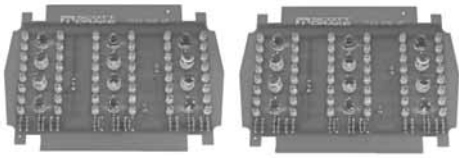

L.E.D. TAIL LIGHT PANELS

These L.E.D. panels fit behind your stock tail light lenses. Made in USA.
64-10824 64-66 LH & RH ..... $ 89.00 pr.