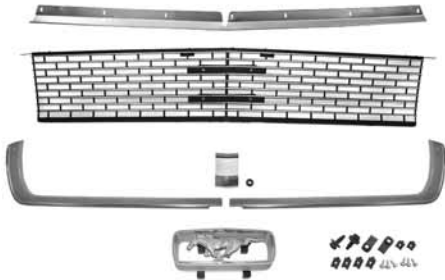

Kit includes: Grill, horse & corral emblem, LH & RH grill moldings, center grill molding connector, hood lip molding & grill hardware kit.
66-09052 66 without lights . . . . . $ 235.00 kit