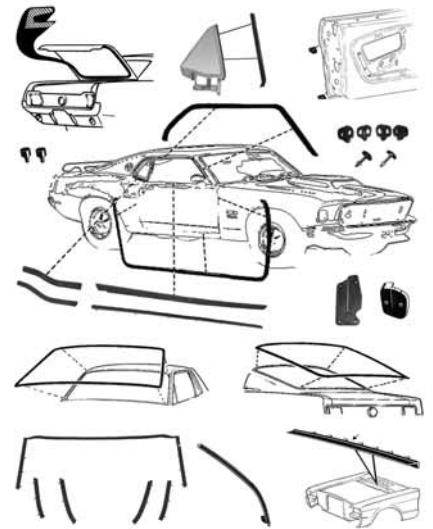

WEATHERSTRIP KITS • COMPLETE •

Window felt kit, door seals, lower door seals, 1/4 vertical seals, windshield ribbon seal, 1/4 to body U-seals, door to window U-seals, trunk seal, hood to cowl seal, (2) hood adj. bumpers, (4) hood bumpers, (4) door bumpers, (2) trunk bumpers.

Coupe kit also includes: roofrail seals, rear window seal.

Fastback kit also includes: roofrail seals, rear window seal, 1/4 window pivot covers.

Convertible kit also includes: conv. top seal kit, conv. pillar post seals (kit # 69-18168 only).

69-18165	69	coupe	.....	$ 249.00	kit
70-18165	70	coupe	.....	$ 252.00	kit
69-18166	69-70	fastback	.....	$ 269.00	kit
69-18167	69-70	convertible, without pillar post seals	.....	$ 267.00	kit
69-18168	69-70	convertible, with pillar post seals	.....	$ 479.00	kit