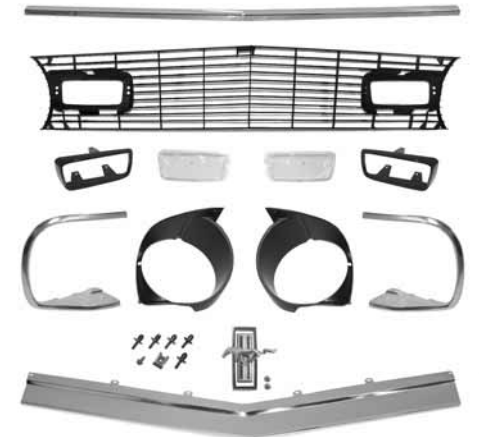

Kit includes: Mach-1 Grill (original Ford tooling), LH & RH headlight bezels, grill horse emblem, LH & RH fender extension moldings, center wide grill molding, hood lip molding, Mach-1 park light lenses, Mach-1 park light bezels & grill hardware kit.
70-09059 70 Mach-1 . . . . . $ 539.00 kit

★ The following items require additional shipping and handling.

Fax Order 1-714-771-0407 • Toll Free 1-800-235-2470 • www.TruckandCarShop.com • 2014 Catalog