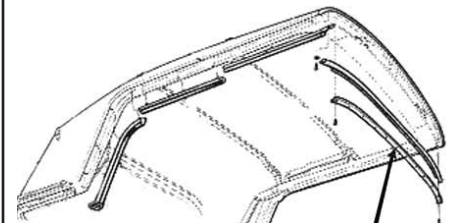

CONVERTIBLE TOP HEADER SEAL RETAINER

64-18405	64-68	.....	.....	$ 75.00	ea.
69-18405	69-70	.....	.....	$ 75.00	ea.
71-18405	71-73	.....	.....	$ 75.00	ea.

* The following items require additional shipping and handling.

Fax Order 1-714-771-0407 • Toll Free 1-800-235-2470 • www.TruckandCarShop.com • 2014 Catalog