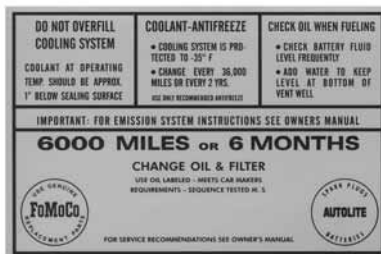

## SERVICE SPECIFICATION DECAL

64-29718 64 .... \$ 4.00 ea.