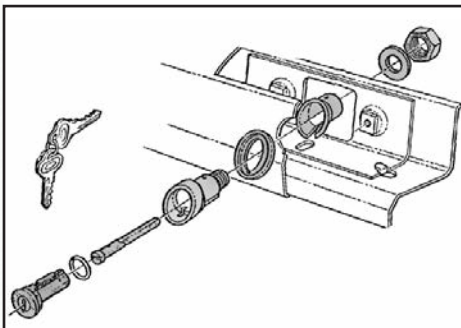

FORD MUSTANG PARTS

Car Shop Inc. 739 North Batavia Orange, California 92868

TRUNK LOCK HOUSING SPACER

64-12325 64-66 .....$ 12.00 ea.

KEY BLANKS

Standard keys. Original design, features Mustang & Ford logos.

64-12330 64-66 Ignition & door .....$ 1.50 ea.

64-12331 64-66 Trunk & glove box .....$ 1.50 ea.

Deluxe Pony keys

64-12332 64-66 Ignition & door .....$ 2.00 ea.

64-12333 64-66 Trunk & glove box .....$ 2.00 ea.

Standard keys

67-12334 67-73 Ignition & door .....$ 1.75 ea.

67-12335 67-73 Trunk & glove box .....$ 1.75 ea.

Deluxe Pony keys

67-12336 67-73 Ignition & door .....$ 2.75 ea.

67-12337 67-73 Trunk & glove box .....$ 2.75 ea.

REMOTE TRUNK RELEASE KIT

Copy of original accessory.

64-12340 64-66 .....$ 55.00 kit

Electric remote trunk release kit

Kit includes chrome release lever with micro switch, wiring harness, zinc plated solenoid operated trunk latch and instruction sheet.

64-12341 64-66 .....$ 99.00 kit

67-12342 67-70 .....$ 99.00 kit

TRUNK LATCH

64-12350 64-66 .....$ 27.00 ea.

67-12351 67-73 .....$ 35.00 ea.

TRUNK LATCH STRIKER

64-12355 64-66 .....$ 10.00 ea.

67-12356 67-68 .....$ 13.00 ea.

69-12356 69-70 .....$ 12.00 ea.

DOOR LATCH LOCK RODS

65-12420 65-66 LH, 3 piece set .....$ 24.00 set

65-12421 65-66 RH, 3 piece set .....$ 24.00 set

67-12422 67-68 LH, 3 piece set .....$ 24.00 set

67-12423 67-68 RH, 3 piece set .....$ 24.00 set

69-12424 69-70 LH, 3 piece set .....$ 24.00 set

69-12425 69-70 RH, 3 piece set .....$ 24.00 set

71-12424 71-73 LH, 3 piece set .....$ 24.00 set

71-12425 71-73 RH, 3 piece set .....$ 24.00 set

DOOR LATCH LOCK ROD SET

67-12429 67-68 LH & RH, 8 piece set ...$ 67.00 set

69-12429 69-70 LH & RH, 8 piece set ...$ 67.00 set

DOOR LATCH ROD RETAINERS

64-12426 64-66 concours .....$ 5.00 ea.