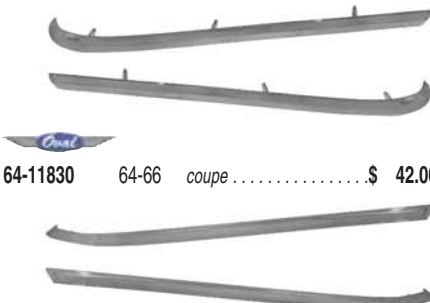

VINYL TOP MOLDINGS

64-11830	64-66	coupe	.....	$ 42.00	pr.
67-11831	67-68	coupe	.....	$ 56.00	pr.

CONVERTIBLE HEADER MOLDINGS

64-12030	64-67	.....	.....	$ 49.00	ea.
68-12031	68	.....	.....	$ 49.00	ea.