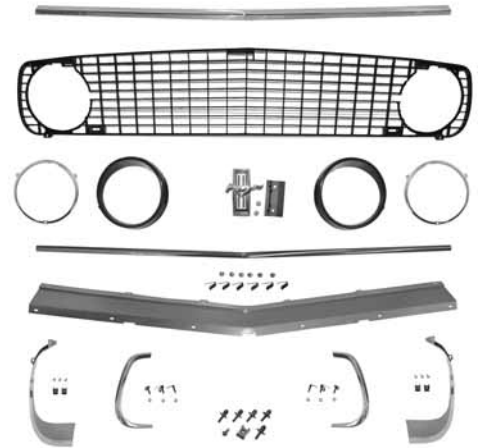

GRILL KITS

Kit includes: Grill (original Ford tooling), inner headlight bezels, outer headlight bezels, grill horse emblem, LH & RH wide grill moldings, center wide grill molding, LH & RH narrow grill moldings, center narrow grill molding, hood lip molding & grill hardware kit.
69-09057 69 . . . . . $ 399.00 kit