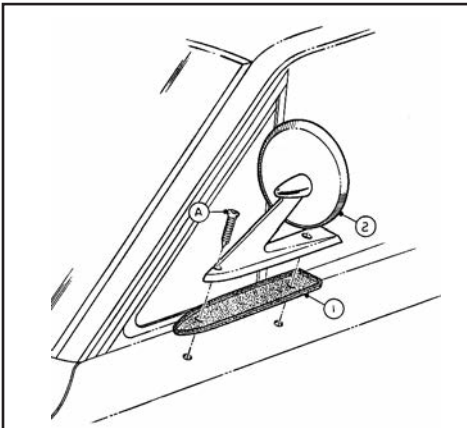

FORD MUSTANG PARTS

Car Shop Inc. 739 North Batavia Orange, California 92868

MOLDING CLIP NUTS

- 64-12070 #8-32 nut .....$ .20 ea.
- 64-12071 #10-24 1/2" washer head ...$ .20 ea.
- 64-12072 #10-24 nut 3/4" washer head ...$ .20 ea.
- 64-12073 #12-24 nut .....$ .20 ea.
- 64-12074 1/4"-20 nut .....$ .20 ea.

CLIP NUT WITH SEALER

- 64-12077 10-24 nut .....$ .50 ea.

ROUND PUSH ON NUTS

- 64-12080 1/8", stud size .....$ .20 ea.
- 64-12081 5/32", stud size .....$ .20 ea.
- 64-12082 3/16", stud size .....$ .20 ea.

UNIVERSAL MOLDING CLIPS

- 64-12090 3/4", 10-24 thread size .....$ .50 ea.
- 64-12091 1", 10-24 thread size .....$ .50 ea.
- 64-12092 1 3/8", 10-24 thread size .....$ .60 ea.
- 64-12093 1 7/8", 10-24 thread size .....$ .60 ea.
- 64-12094 4", 10-24 thread size .....$ 2.00 ea.

UNIVERSAL PUSH IN MOLDING CLIPS

- 64-12095 1 1/4", push in style .....$ .50 ea.
- 64-12097 4", push in style .....$ 2.00 ea.

MIRRORS, EXTERIOR

Black Chrome!

- 64-12199 64-66 Standard, LH or RH with gasket .....$ 49.00 ea.

- 64-12200 64-66 Standard, LH or RH with gasket, chrome ...$ 22.00 ea.

- 64-12201 64-66 Remote, LH with gasket .....$ 54.00 ea.

- 64-12202 64-66 RH, matches remote with gasket .....$ 47.00 ea.

MIRRORS, EXTERIOR

- 67-12203 67-68 Standard chrome mirror, LH or RH with gasket & screws. (6 1/2" base) LH or RH
- 69-73 LH or RH long base design .....$ 44.00 ea.

- 69-12206 69-70 Standard, LH .....$ 38.00 ea.

- 71-12207 71-73 Standard, LH .....$ 37.00 ea.

- 67-12204 67-68 Remote, LH .....$ 54.00 ea.

* The following items require additional shipping and handling.

Fax Order 1-714-771-0407 • Toll Free 1-800-235-2470 • www.TruckandCarShop.com • 2014 Catalog