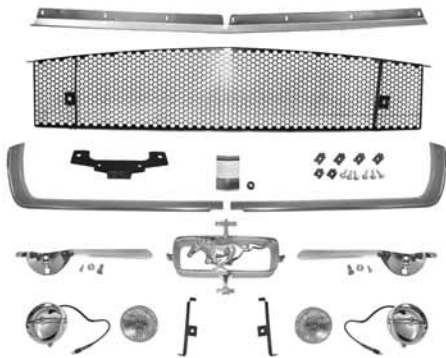

## GRILL KITS

Kit includes: Standard grill, horse & corral emblem, emblem retainer, LH & RH grill moldings, center grill molding connector, hood lip molding, chrome grill bars, grill bar brackets & grill hardware kit.  
**65-09050 64-65 without lights . . . . . \$ 249.00 kit**