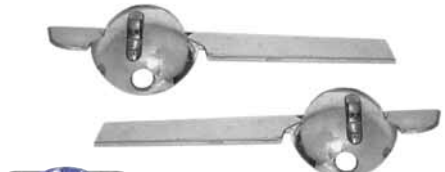

67-10182 67 ..... $ 94.00 pr.