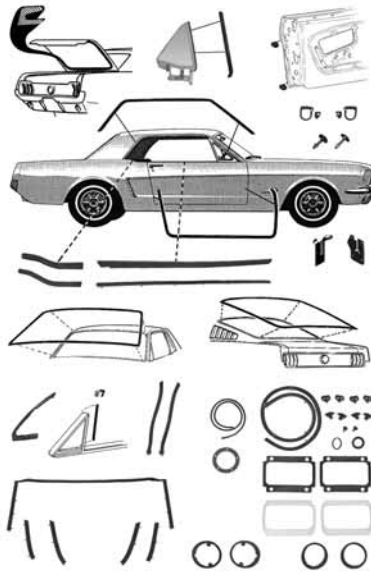

WEATHERSTRIP KITS • COMPLETE •

Window felt kit, door seals, windshield seal, door to window U-seals, vent window seals, vent division bar seals, top of vent upper stops, trunk seal, (2) hood adj. bumpers, (1)*basic repaint seal kit (#64-18500).

Coupe kit also includes: roofrail seals, rear window seal, 1/4 vertical seals, 1/4 to body U-seals.

Fastback kit also includes: roofrail seals, rear window seal.

Convertible kit also includes: 1/4 vertical seals, 1/4 to body U-seals, conv. top seal kit, conv. pillar post seals.

*Basic repaint seal kit includes the following items: hood bumpers, door bumpers, trunk bumpers, tail lamp and lens gaskets, door handle pads, backup lamp pads, parking lamp pads, a cowl to hood seal, an antenna pad, a trunk housing pad and quarter cap seals.

64-18165	64-66	coupe	.....	$ 250.00	kit
65-18166	65-66	fastback	.....	$ 244.00	kit
64-18167	64-66	convertible	.....	$ 322.00	kit