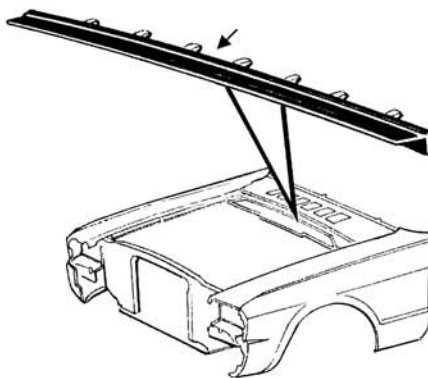

COWL TO HOOD SEAL

Includes pre-installed fasteners and pre-punched retainer holes.

64-18102 64-66 . . . . . $ 6.00 ea.

Sponge, includes fasteners.

67-18103 67-68 . . . . . $ 6.00 ea.

E.P.D.M. extrusion.

69-18104 69-70 . . . . . $ 7.00 ea.

Sponge, includes fasteners.

71-18105 71-73 . . . . . $ 8.00 ea.

HOOD SEAL RETAINER CLIP KITS

Includes 2 stamped steel retaining clips and 4 mounting screws.

64-18108 64-66 Black, 6 pieces . . . . . $ 6.50 kit

HOOD TO COWL GROUND STRAP

Brass ground strap with correct retaining screw.

67-18109 67-68 . . . . . $ 6.00 ea.