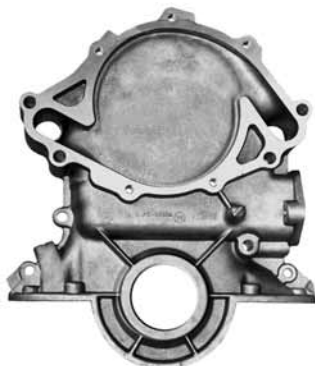

TIMING CHAIN COVER

For use with aluminum water pumps, requires bolt on timing pointer.
64-28555 64-65 289, 302 .....$ 149.00 ea.
For use with cast iron water pumps, features molded-in timing pointer.
64-28556 64-67 289, 302 .....$ 120.00 ea.
For use with cast iron water pumps, requires bolt on timing pointer.
66-28557 66-73 289, 302, 351W .....$ 99.00 ea.