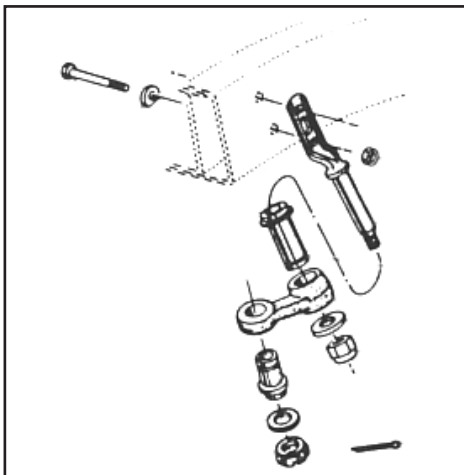

STEERING BALL STUD SEAL

Fits 1964-66 manual steering center link or idler arm stud, 2 per car.
Fits 1967-70 manual steering pitman arm stud, 1 per car.
64-26336 64-70 rubber seal ... $ 4.50 ea.