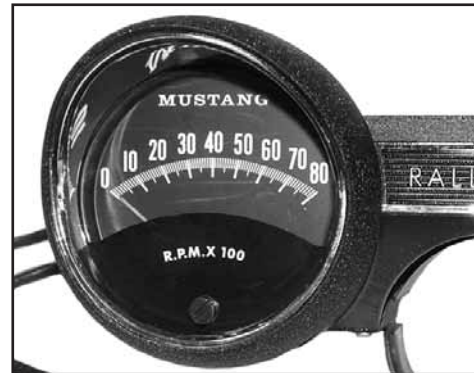

RALLY PACS

All rally pacs include extension harness & detailed instruction sheet.

- 64-17060 64-65 V8, 6000 RPM with MUSTANG logo ...$ 299.00 kit
- 64-17061 64-65 V8, 6000 RPM with FORD logo .....$ 299.00 kit
- 64-17062 64-65 V8, 8000 RPM with MUSTANG logo ...$ 319.00 kit
- 64-17063 64-65 V8, 8000 RPM with FORD logo .....$ 319.00 kit