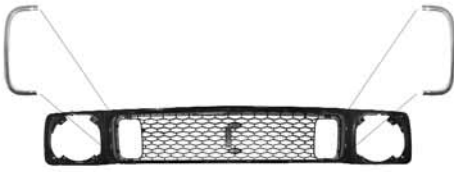

GRILL MOLDINGS

Stainless Steel. Fits Standard and Mach 1. Original Ford tooling.
73-10134 73 LH ..... $ 23.00 ea.
73-10135 73 RH ..... $ 23.00 ea.