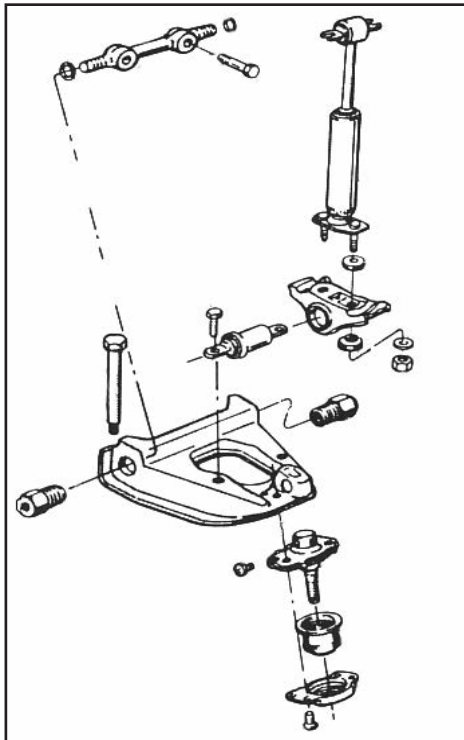

FORD MUSTANG PARTS

Car Shop Inc. 739 North Batavia Orange, California 92868

OUTER TIE RODS

- 64-26360 64-66 6 cyl. manual LH or RH . . . $ 19.00 ea.
- 64-26361 64-66 6 cyl. power LH . . . . . $ 99.00 ea.
- 64-26362 64-66 6 cyl. power RH . . . . . $ 99.00 ea.

- 64-26363 64-66 V8, manual LH or RH
- 64-66 V8, power RH . . . . . $ 19.00 ea.
- 64-26364 64-66 V8, power LH . . . . . $ 19.00 ea.
- 67-26365 67-69 all, LH or RH . . . . . $ 19.00 ea.

- 70-26366 70-73 all, LH or RH . . . . . $ 19.00 ea.

TIE ROD ADJUSTING SLEEVES

- 64-26370 64-73 V8, LH or RH (exc. 1964-66 pwr. LH)
- 67-73 6 cyl. LH or RH . . . . . $ 9.00 ea.
- 64-26371 64-66 V8, LH power steering . . . $ 10.00 ea.

• Car Shop •
• Best Quality • Best Price •

UPPER CONTROL ARM GREASE FITTING KIT

Special zerk fittings with extra long extensions, installation tool included.
64-26400 64-73 . . . . . $ 17.00 kit

UPPER CONTROL ARM SHAFT KIT

Includes: shaft, bushings, grease seals, bolts and zerk fittings.
64-26410 64-66 . . . . . $ 35.00 ea.

67-26411 67-73 . . . . . $ 35.00 ea.

FRONT SUSPENSION KITS

Kit includes: (2) upper & (2) lower control arms with ball joints & bushings, (2) coil spring perches, (2) coil spring insulators, (2) sway bar end link kits and (1) heavy duty lower control arm strut rod bushing kit.
Kits includes black control arms.

64-26415 64-66 . . . . . $ 329.00 kit

Kits includes black control arms.

67-26415 67 . . . . . $ 339.00 kit
68-26415 68-73 . . . . . $ 329.00 kit

CONCOURS STYLE FRONT SUSPENSION KITS

Kit includes: (2) upper & (2) lower control arms with ball joints & bushings, (2) coil spring perches, (2) coil spring insulators, (2) sway bar end link kits and (1) heavy duty lower control arm strut rod bushing kit.
Kits includes Concours style 2-tone black & gray control arms.

64-26416 64-66 . . . . . $ 379.00 kit
67-26416 67 . . . . . $ 399.00 kit
68-26416 68-73 . . . . . $ 399.00 kit