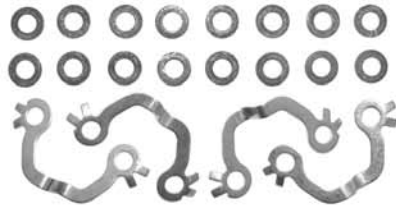

64-27853 64-65 260, 289 ..... $ 26.00 kit
64-27854 64-65 289 Hi-perf. .... $ 31.00 kit
66-27855 66-67 289 ..... $ 26.00 kit
66-27856 66-67 289 Hi-perf. .... $ 26.00 kit
67-27857 67-68 390 GT, GT500 ..... $ 31.00 kit
68-27858 68-69 390 GT ..... $ 31.00 kit
68-27859 68-73 289, 302 ..... $ 26.00 kit
69-27860 69 302, 351W ..... $ 26.00 kit
69-27861 69-70 Boss 302 ..... $ 31.00 kit
68-27862 68-70 428 CJ ..... $ 35.00 kit
69-27863 69-70 429 Boss ..... $ 35.00 kit
70-27864 70-71 351C-2V ..... $ 26.00 kit
70-27865 70-71 351C-4V ..... $ 26.00 kit
71-27866 71 429 CJ ..... $ 35.00 kit
72-27867 72-73 351C-2V ..... $ 26.00 kit
72-27868 72-73 351C-4V ..... $ 26.00 kit