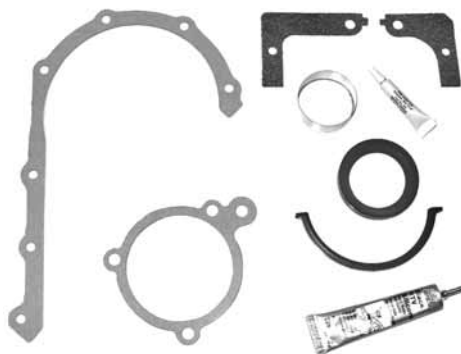

TIMING CHAIN COVER GASKET SET

Includes crankshaft seal and sleeve.
64-28560 64-73 170, 200 .....$ 27.00 set