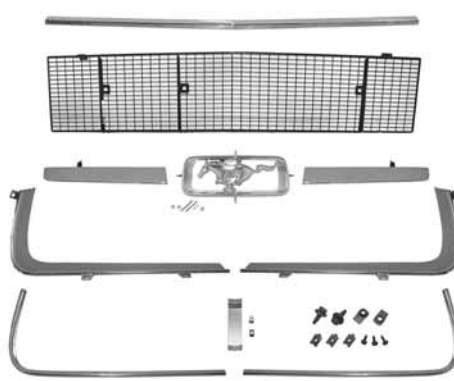

GRILL KITS

Kit includes: Grill, horse & corral emblem, LH & RH wide grill moldings, LH & RH narrow grill moldings, center grill molding connector, chrome grill bars, hood lip molding & grill hardware kit.
67-09054 67 without lights . . . . . $ 389.00 kit