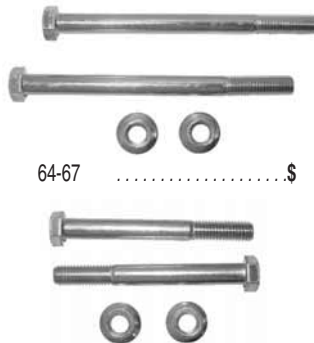

LEAF SPRING EYE BUSHING BOLTS

64-26950	64-67		$ 13.00 pr.

68-26951	68-73		$ 13.00 pr.