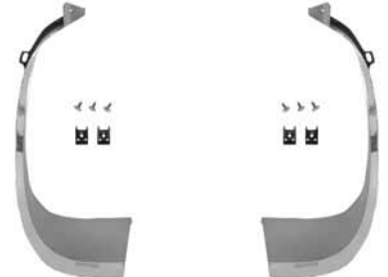

GRILL MOLDINGS

69-10114 69 center narrow .....$ 13.00 ea.

Mounts in fender extension.
69-10116 69 LH, wide .....$ 31.00 ea.
69-10117 69 RH, wide .....$ 31.00 ea.