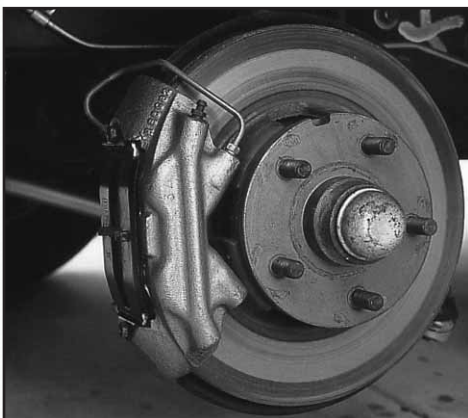

REAR AXLE BRAKE LINES

Original material line kits.

64-24750	64-66	6 cyl. all	$ 24.00	pr.
64-24751	64-66	V8, single exhaust	$ 24.00	pr.
64-24752	64-66	V8, 8" housing dual exhaust	$ 24.00	pr.
65-24753	65-66	V8, 9" housing Hi-Perf. & Shelby dual exhaust	$ 24.00	pr.
67-24754	67-69	6 cyl. all	$ 39.00	pr.
67-24755	67-69	V8, 8" housing	$ 39.00	pr.
67-24756	67	V8, 9" housing	$ 39.00	pr.
68-24757	68	V8, 9" housing with 28 spline axles	$ 39.00	pr.
68-24758	68-69	V8, 9" housing with 31 spline axles Cobra-jet or Boss	$ 39.00	pr.
69-24759	69	V8, 9" housing with 28 spline axles	$ 39.00	pr.
70-24760	70	all with 8" housing	$ 39.00	pr.
70-24761	70	V8, 9" housing	$ 39.00	pr.
71-24762	71-73	V8, 8" or 9" housing	$ 39.00	pr.

Stainless Steel line kits.

64-24770	64-66	6 cyl. all	$ 34.00	pr.
64-24771	64-66	V8, single exhaust	$ 34.00	pr.
64-24772	64-66	V8, 8" housing dual exhaust	$ 34.00	pr.
65-24773	65-66	V8, 9" housing Hi-Perf. & Shelby dual exhaust	$ 34.00	pr.
67-24774	67-69	6 cyl. all	$ 49.00	pr.
67-24775	67-69	V8, 8" housing	$ 49.00	pr.
67-24776	67	V8, 9" housing	$ 49.00	pr.
68-24777	68	V8, 9" housing with 28 spline axles	$ 49.00	pr.
68-24778	68-69	V8, 9" housing with 31 spline axles Cobra-jet or Boss	$ 49.00	pr.
69-24779	69	V8, 9" housing with 28 spline axles	$ 49.00	pr.
70-24780	70	all with 8" housing	$ 49.00	pr.
70-24781	70	V8, 9" housing	$ 49.00	pr.
71-24782	71-73	V8, 8" or 9" housing	$ 49.00	pr.