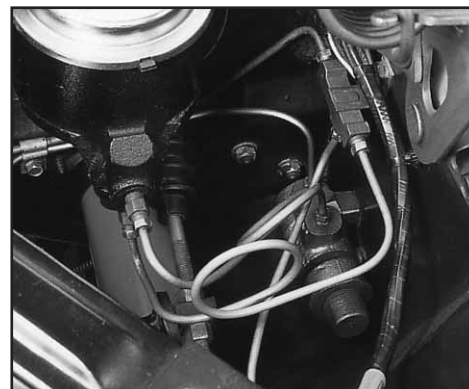

POWER BOOSTER VACUUM LINES