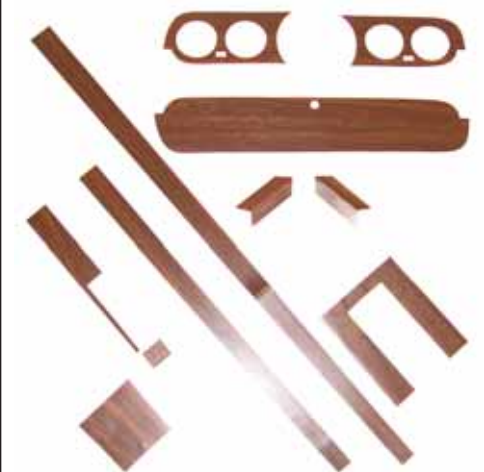

WOODGRAIN INSERT KIT

65-16972	65-66	console, dash & door handle insert kit	.....	$ 27.00	kit

+ The following items require additional shipping and handling.

Fax Order 1-714-771-0407 • Toll Free 1-800-235-2470 • www.TruckandCarShop.com • 2014 Catalog