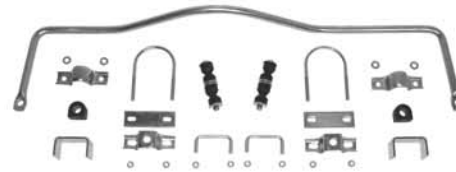

REAR SWAY BAR KITS

Includes: Cadmium plated carbon steel sway bar, end links & sway bar bushings (polyurethane), and mounting hardware.

64-26660	64-66	3/4"	.....$ 129.00	kit
67-26661	67-70	3/4"	.....$ 129.00	kit