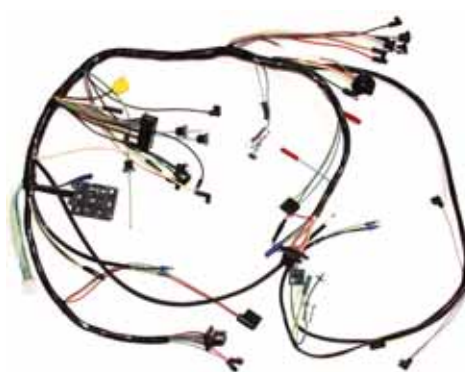

DASH WIRING HARNESS

65-22650	65	with lights & 2-speed heater motor	$ 395.00 ea.
65-22651	65	with lights & 3-speed heater motor	$ 395.00 ea.
65-22652	65	GT, with gauges	$ 395.00 ea.
66-22653	66	all	$ 395.00 ea.
67-22654	67	standard, without tach without GT	$ 495.00 ea.
67-22655	67	with tach only	$ 495.00 ea.
67-22656	67	with fog lamps only	$ 495.00 ea.
67-22657	67	GT, with tach	$ 495.00 ea.
68-22658	68	standard, without tach without GT	$ 595.00 ea.
68-22659	68	with tach only	$ 625.00 ea.
68-22660	68	with fog lamps only	$ 625.00 ea.
68-22661	68	GT, with tach	$ 649.00 ea.