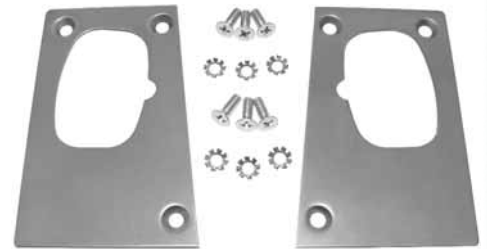

DOOR LATCH PLATE REPAIR KIT

64-12450	64-66	.....$	23.00	kit
67-12451	67-68	.....$	23.00	kit