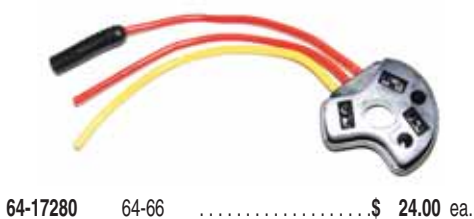

FORD MUSTANG PARTS

Car Shop Inc. 739 North Batavia Orange, California 92868

HEADLIGHT SWITCH BEZEL

DIMMER SWITCH

HEADLAMP DIMMER SWITCH COVER

IGNITION SWITCH PIGTAIL

IGNITION SWITCH

IGNITION SWITCH BEZEL

IGNITION SWITCH SPACER/RETAINER

CIGARETTE LIGHTER ASSEMBLY

CIGARETTE LIGHTER

CIGARETTE LIGHTER RECEPTACLE

CIGARETTE LIGHTER KNOB

* The following items require additional shipping and handling.