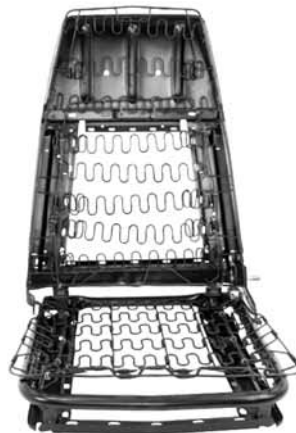

High back seat back & seat bottom assembly. (1969 Mach-1 only)

69-15902+ 69-70 LH .....$ 459.00 ea.
69-15903+ 69-70 RH .....$ 459.00 ea.