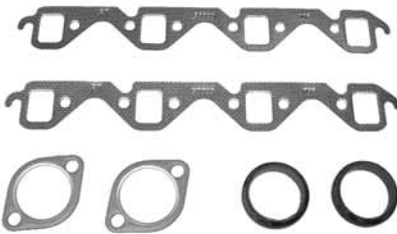

FORD MUSTANG PARTS

Car Shop Inc. 739 North Batavia Orange, California 92868

EXHAUST MANIFOLD PORT DIVIDER

Smooths out air flow between #3 and #4 exhaust ports.

64-27890 64-73 6-cyl ..... $ 22.00 ea.

EXHAUST MANIFOLD HEADPIPE SPACER

68-27895 68-70 V8 428 ..... $ 50.00 ea.

EXHAUST MANIFOLD GASKETS

64-27900 64-73 6-cyl 170, 200 ..... $ 12.00 ea.

64-27901 64-73 V8 260, 289, 302 ..... $ 17.00 set