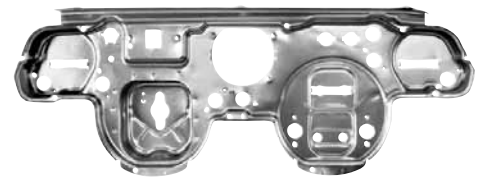

INSTRUMENT GAUGE HOUSING

67-17034 67-68 ..... $ 149.00 ea.