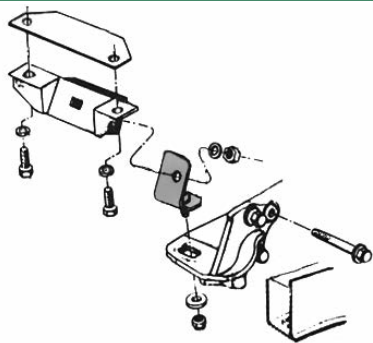

FORD MUSTANG PARTS

Car Shop Inc. 739 North Batavia Orange, California 92868

MOTOR MOUNT BRACKETS

1964-1965 V8 motor mount support brackets.

64-27100 64-65 260, 289 .....$ 39.00 pr.