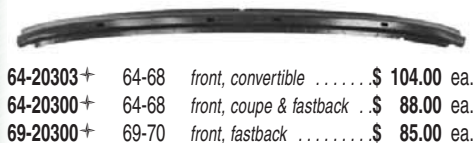

ROOF PANEL BRACE

- 64-20303+ 64-68 front, convertible ..... $ 104.00 ea.
- 64-20300+ 64-68 front, coupe & fastback .. $ 88.00 ea.
- 69-20300+ 69-70 front, fastback ..... $ 85.00 ea.